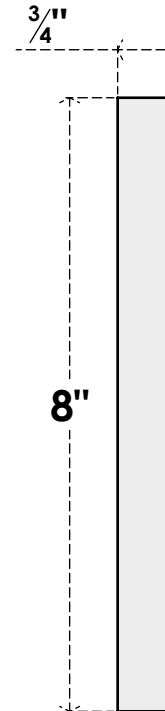

ROSP080X080X075SDG12

8"W X 8"H X 3/4"P STANDARD SEDGWICK SPIRAL ROSETTE WITH SQUARE EDGE, ARCHITECTURAL GRADE PVC

FRONT

SIDE

EKENA MILLWORK
2300 WEST MAIN ST.
CLARKSVILLE, TX 75426
TOLL FREE: 866-607-0453
WWW.EKENAMILLWORK.COM

NOTES

1. INSTALLATION TO BE COMPLETED IN ACCORDANCE WITH MANUFACTURER'S SPECIFICATIONS.
2. DRAWING MAY NOT BE TO SCALE
3. THIS DRAWING IS INTENDED FOR DESIGN AND PLANNING PURPOSES ONLY.
4. ALL INFORMATION CONTAINED HEREIN WAS CURRENT AT THE TIME OF DEVELOPMENT BUT MUST BE REVIEWED AND APPROVED BY THE PRODUCT MANUFACTURER TO BE CONSIDERED ACCURATE.
5. ARCHITECTURAL GRADE PVC PRODUCTS ARE MADE FROM EXPANDED CELLULAR PVC AND COME NATURALLY WHITE BUT MAY BE PAINTED