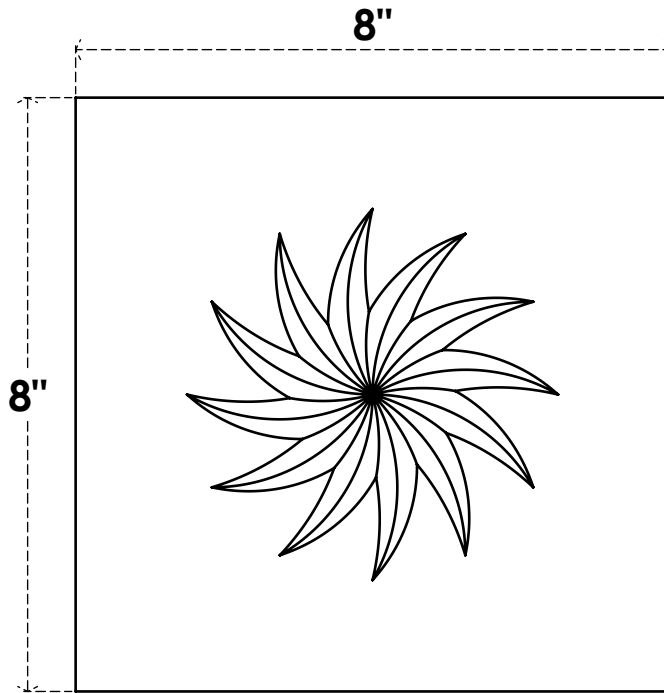

ROSP080X080X075SDG12

8"W X 8"H X 3/4"P STANDARD SEDGWICK SPIRAL ROSETTE WITH SQUARE EDGE, ARCHITECTURAL GRADE PVC

FRONT

SIDE

EKENA MILLWORK
2300 WEST MAIN ST.
CLARKSVILLE, TX 75426
TOLL FREE: 866-607-0453
WWW.EKENAMILLWORK.COM